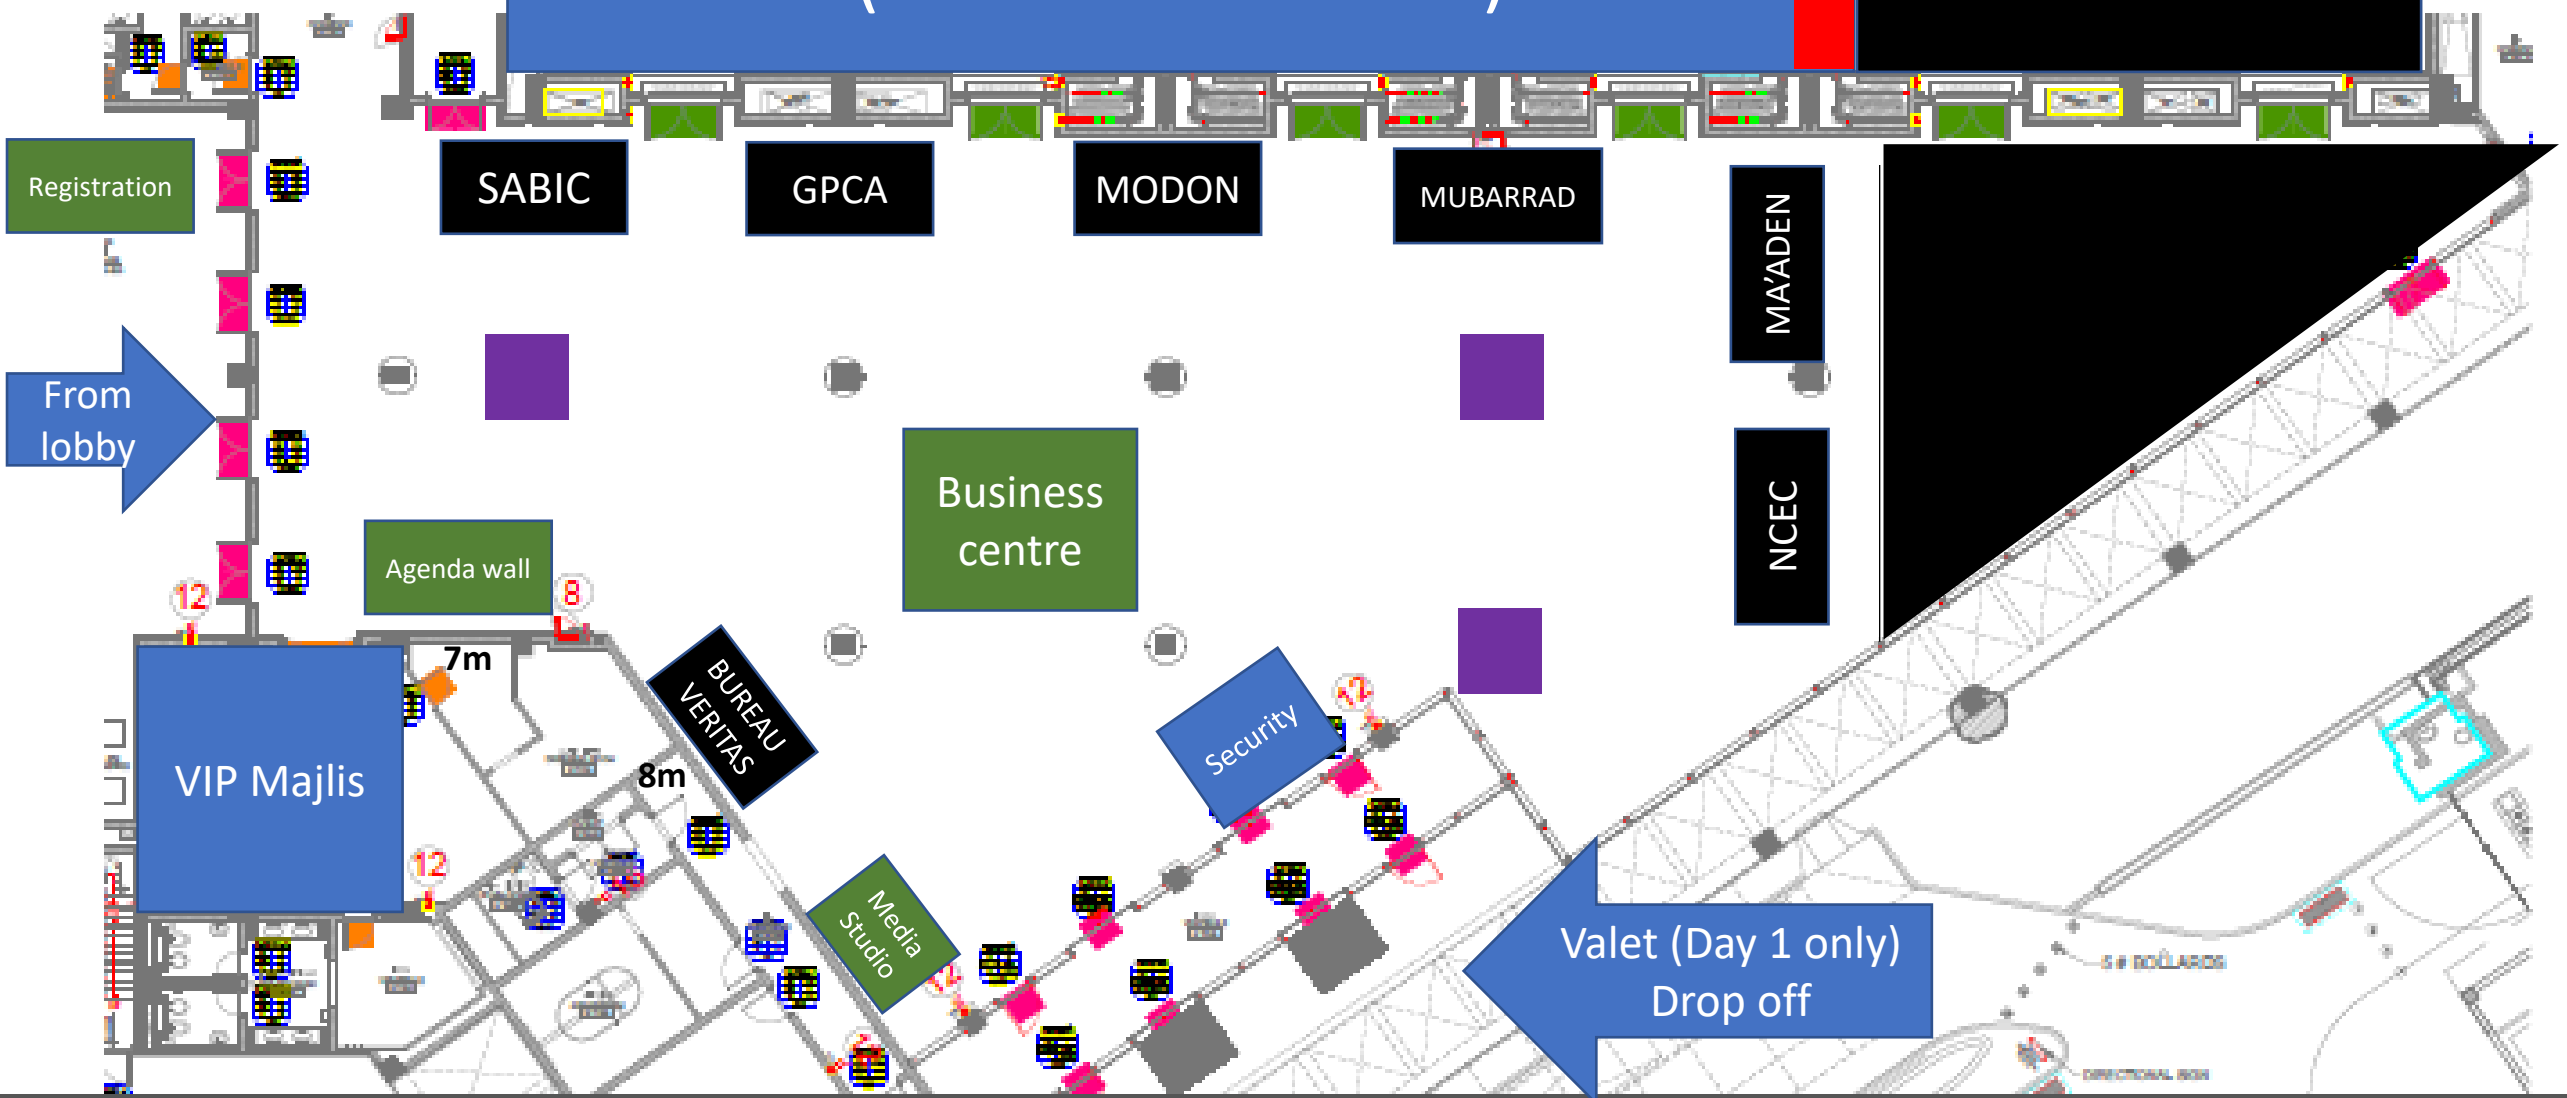

Sultana Ballroom A1 + A2 + A3 + B1 + B2 + B3 (Conference room)

MAIN STAGE

Sultana A4 + B4

LEGEND

-  Coffee break stations
-  Features